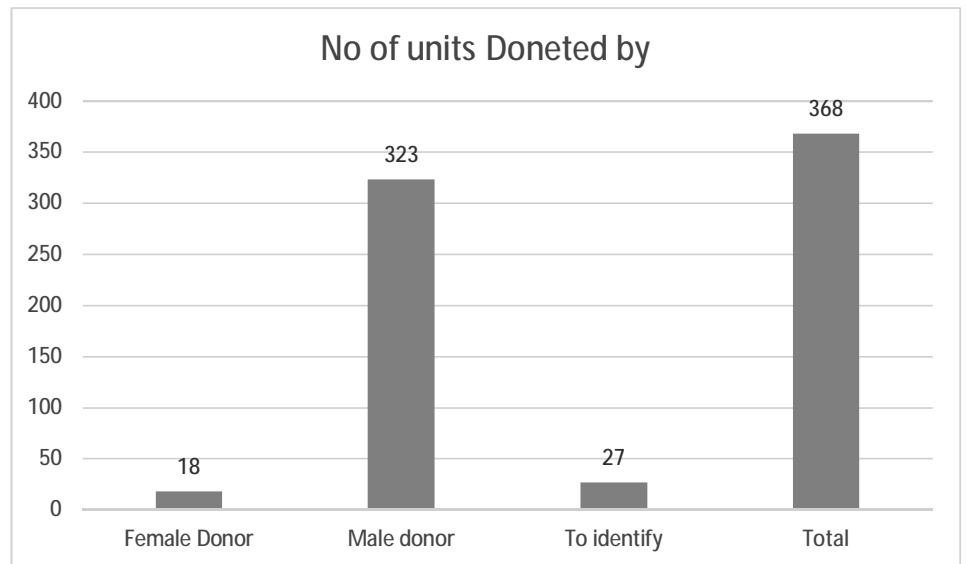

Blood Donor Gender	No of units Doneted by
Female Donor	18
Male donor	323
To identify	27
Total	368