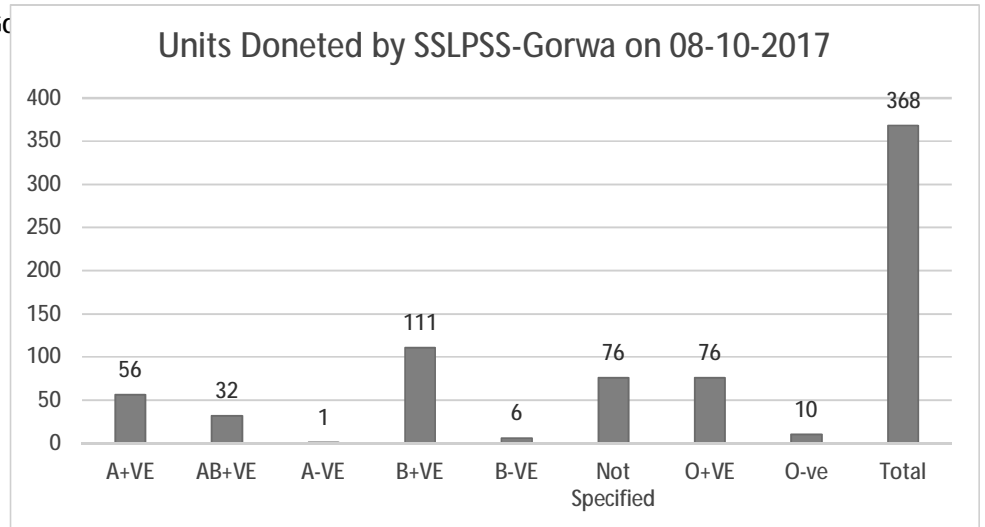

Blood Group	Units Doneted by SSLPSS-Gorwa
A+VE	56
AB+VE	32
A-VE	1
B+VE	111
B-VE	6
Not Specified	76
O+VE	76
O-ve	10
Total	368